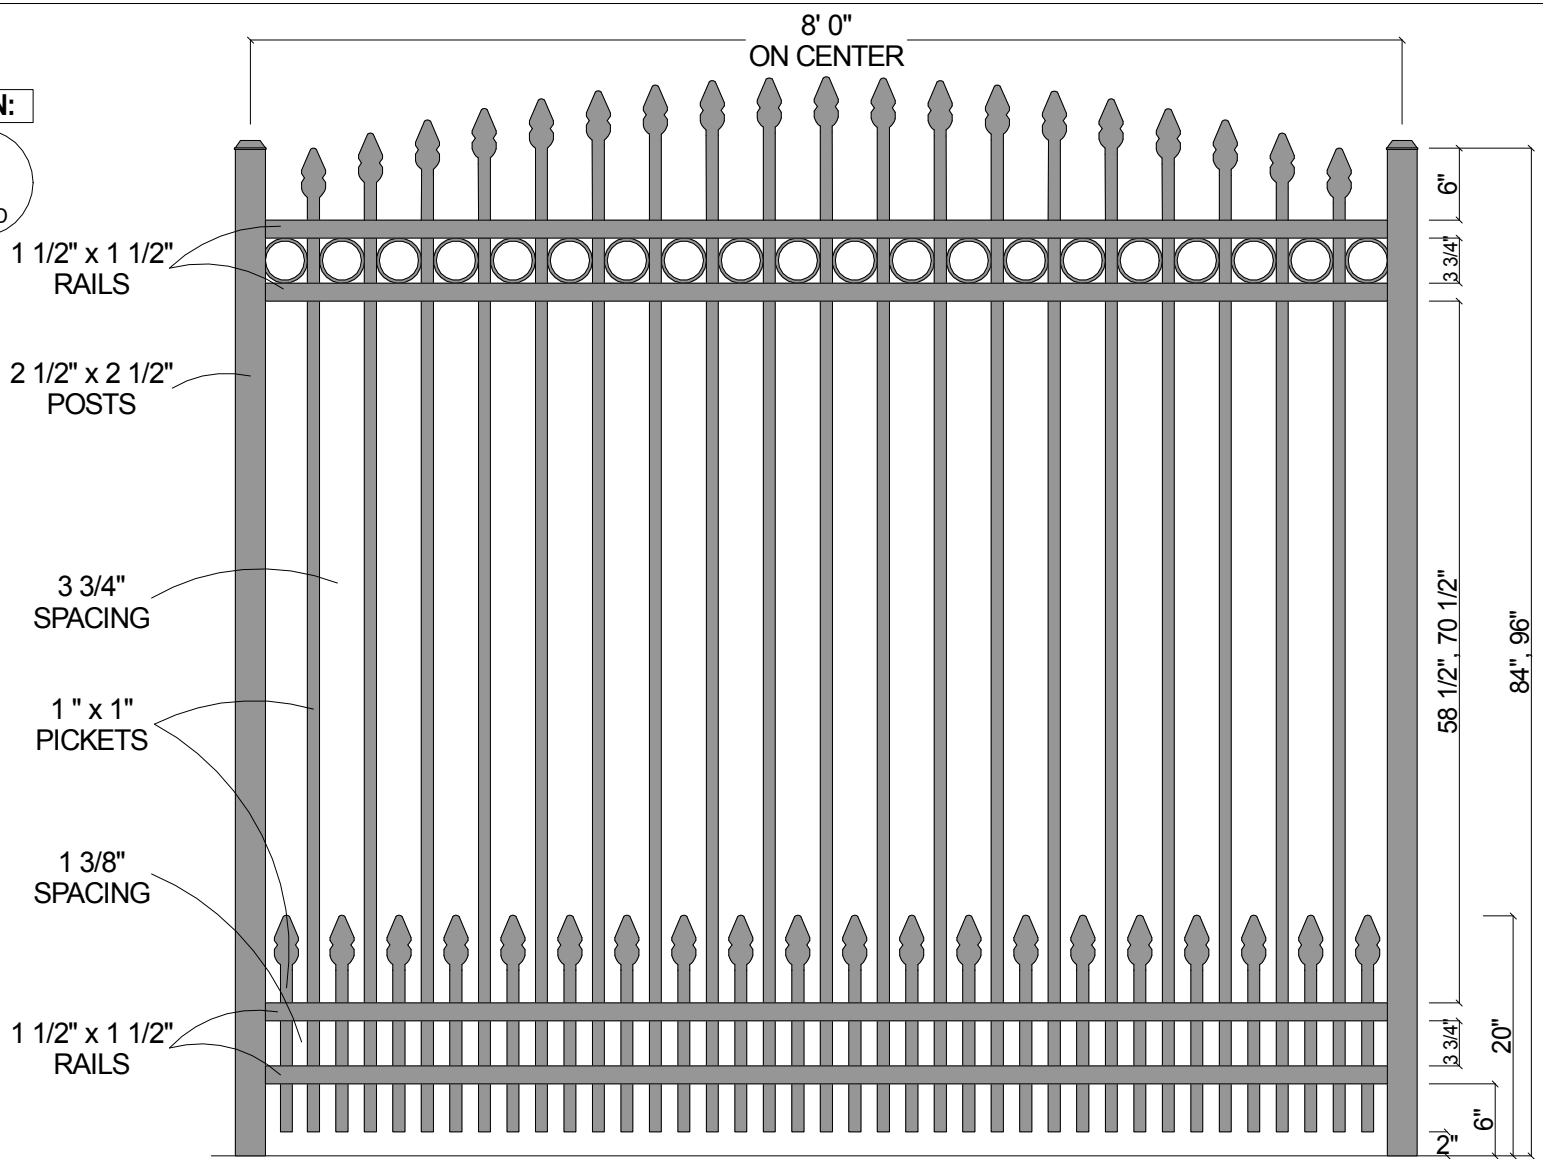

**FINIAL OPTION:**

1 1/2" x 1 1/2"  
RAILS

2 1/2" x 2 1/2"  
POSTS

3 3/4"  
SPACING

1" x 1"  
PICKETS

1 3/8"  
SPACING

1 1/2" x 1 1/2"  
RAILS

8' 0"  
ON CENTER

6"  
3 3/4"  
58 1/2" 70 1/2"  
84" 96"  
20"  
3 3/4"  
6"

Post Size	
84" Tall	2 1/2" x 2 1/2" x 10' 0"
96" Tall	2 1/2" x 2 1/2" x 11' 0"

<b>CourtYard® Aluminum Fence</b>		
Scale: 3/32" : 1"		Drawn By: J.D.S.
Date: 4/01/09		Revised:
<b>2141R Convex</b> w/Short Picket Option		
As Shown:	Drawing Number:	
8' x 84" 2141R Convex w/Short Picket Option	2141RCnvx-SPO	