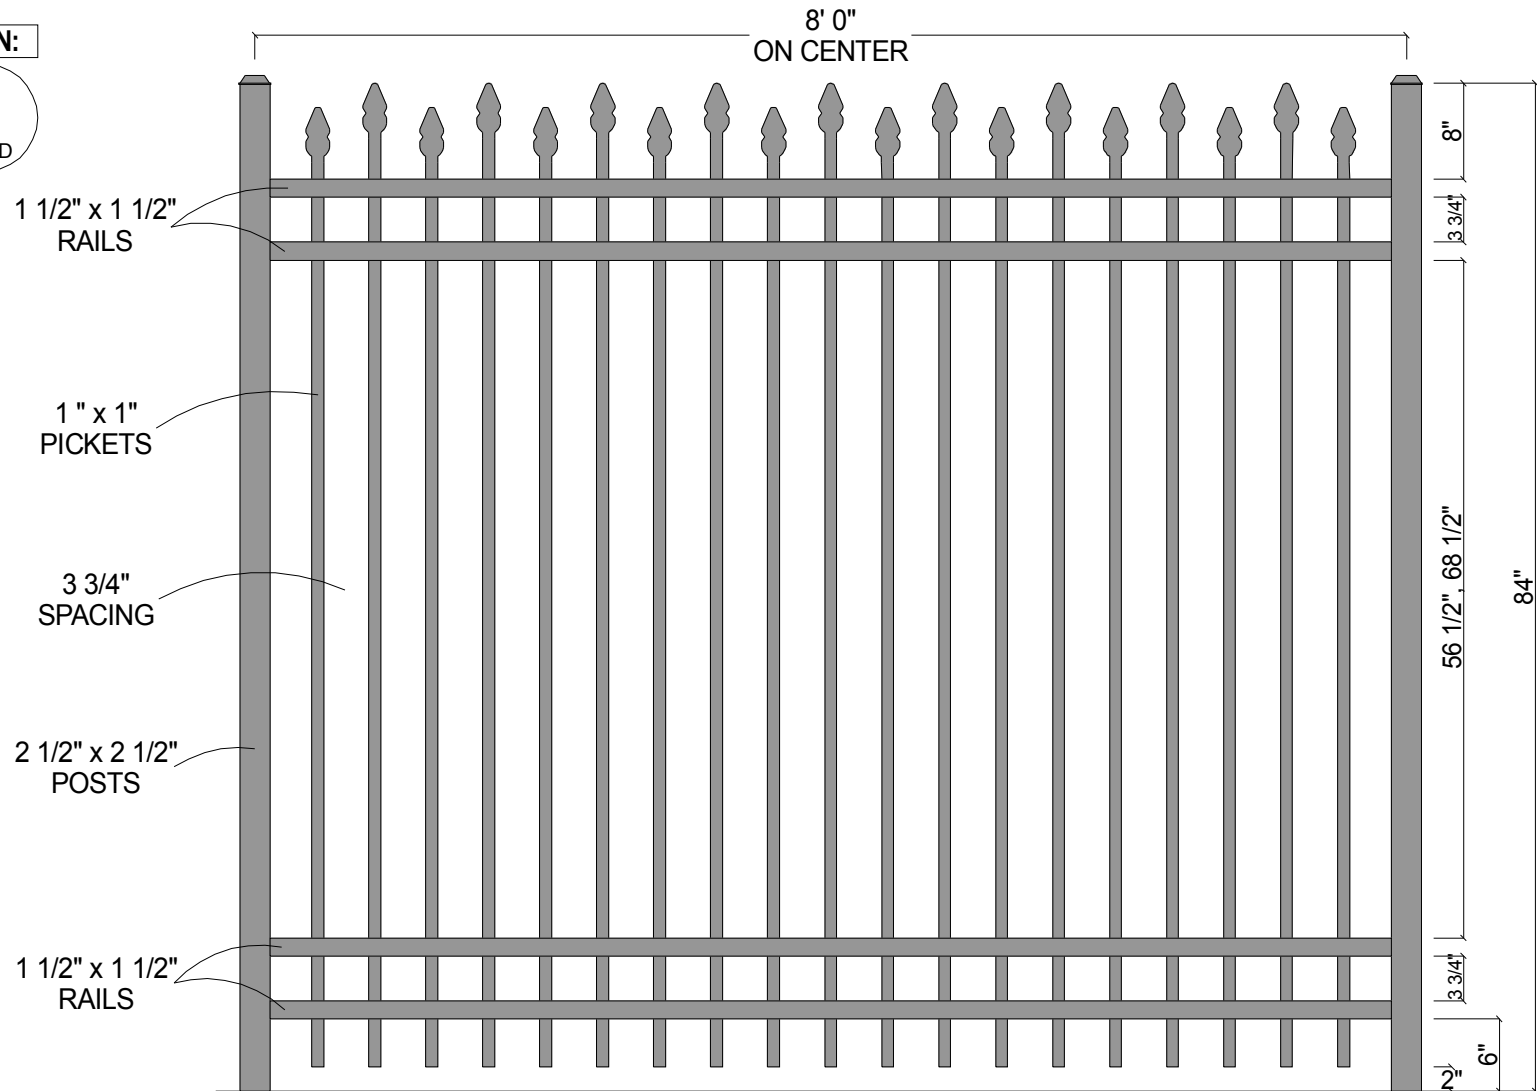

FINIAL OPTION:

Post Size	
84" Tall	2 1/2" x 2 1/2" x 10' 0"
96" Tall	2 1/2" x 2 1/2" x 11' 0"

CourtYard® Aluminum Fence	
Scale: 3/32" : 1"	Drawn By: J.D.S.
Date: 2/04/08	Revised:
2142 (4-Rail w/Alt. Pickets)	
As Shown: 8' x 84" 2142	Drawing Number: 2142