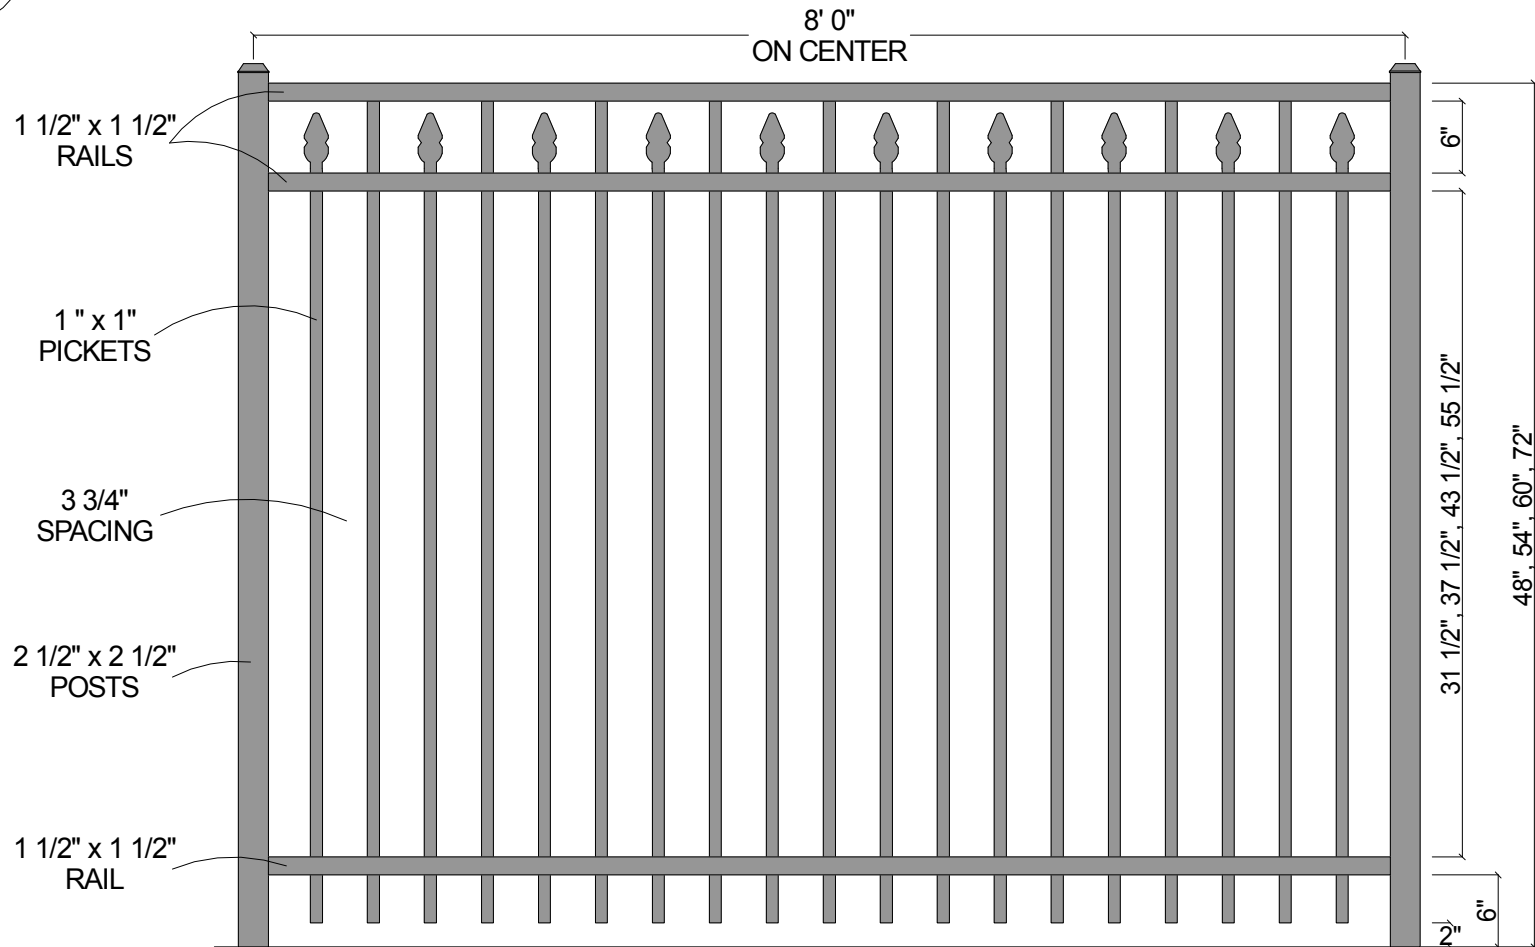

**FINIAL OPTION:**

Post Size	
48" Tall	2 1/2" x 2 1/2" x 6 1/2'
54" Tall	2 1/2" x 2 1/2" x 7'
60" Tall	2 1/2" x 2 1/2" x 7 1/2'
72" Tall	2 1/2" x 2 1/2" x 8 1/2'

<b>CourtYard® Aluminum Fence</b>		
Scale: 3/32" : 1"		Drawn By: J.D.S.
Date: 4/01/09		Revised:
<b>2233</b> (3-Rail w/Alt. Pickets)		
As Shown: 8' x 72" 2233		Drawing Number: 2233