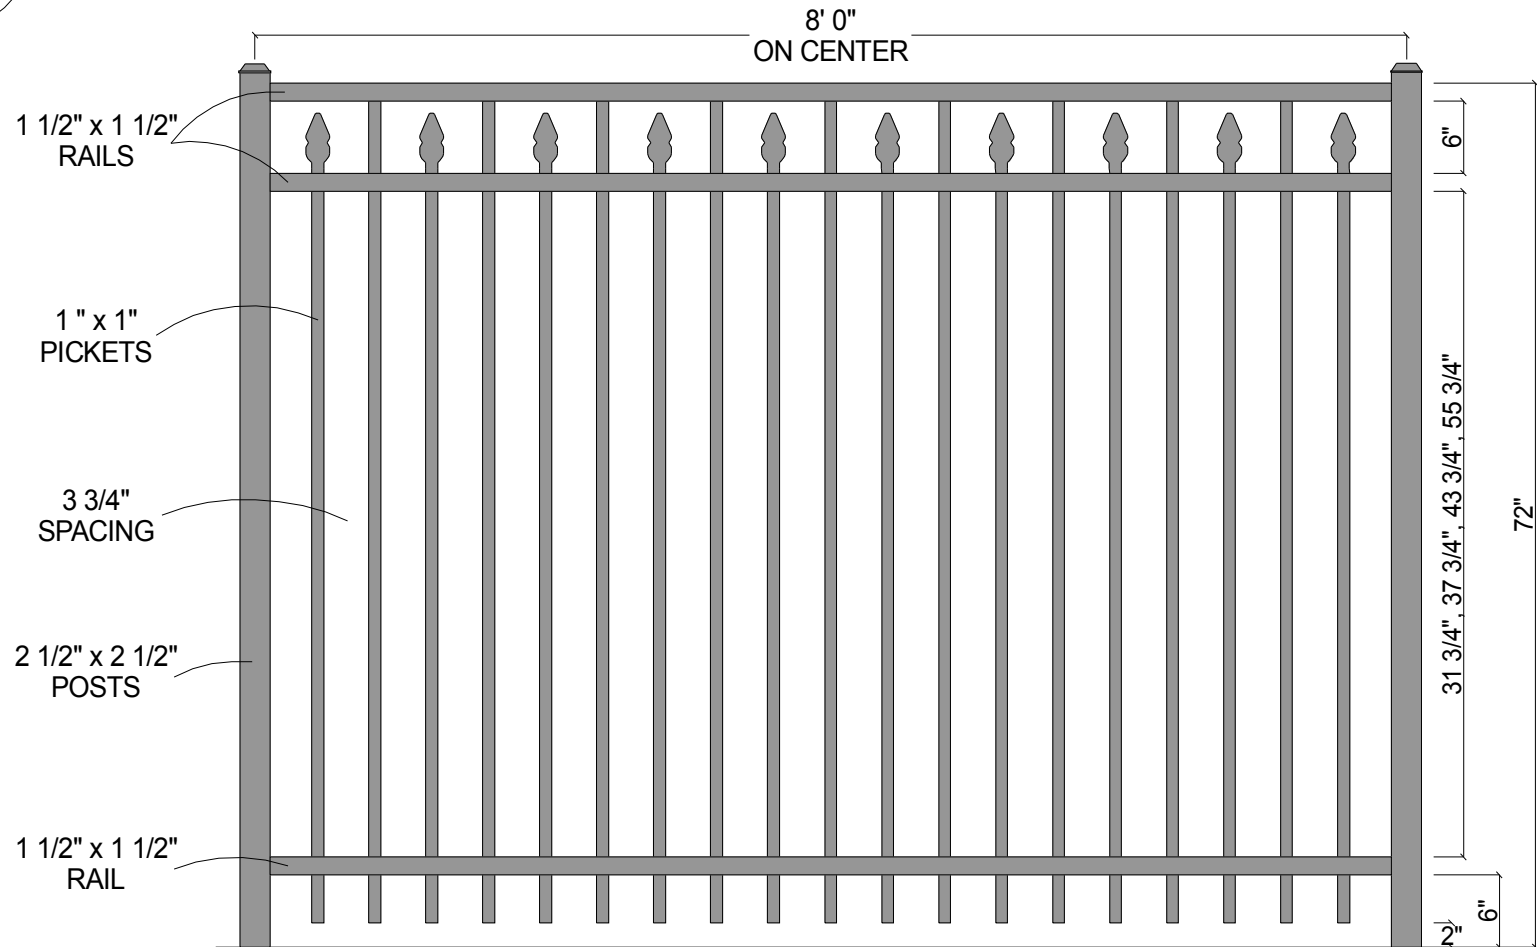

**FINIAL OPTION:**

Post Size	
48" Tall	2 1/2" x 2 1/2" x 6 1/2'
54" Tall	2 1/2" x 2 1/2" x 7'
60" Tall	2 1/2" x 2 1/2" x 7 1/2'
72" Tall	2 1/2" x 2 1/2" x 8 1/2'

CourtYard® Aluminum Fence		
Scale: 3/32" : 1"		Drawn By: J.D.S.
Date: 2/04/08		Revised:
<b>2233</b> (3-Rail w/Alt. Pickets)		
As Shown: 8' x 72" 2233		Drawing Number: 2233