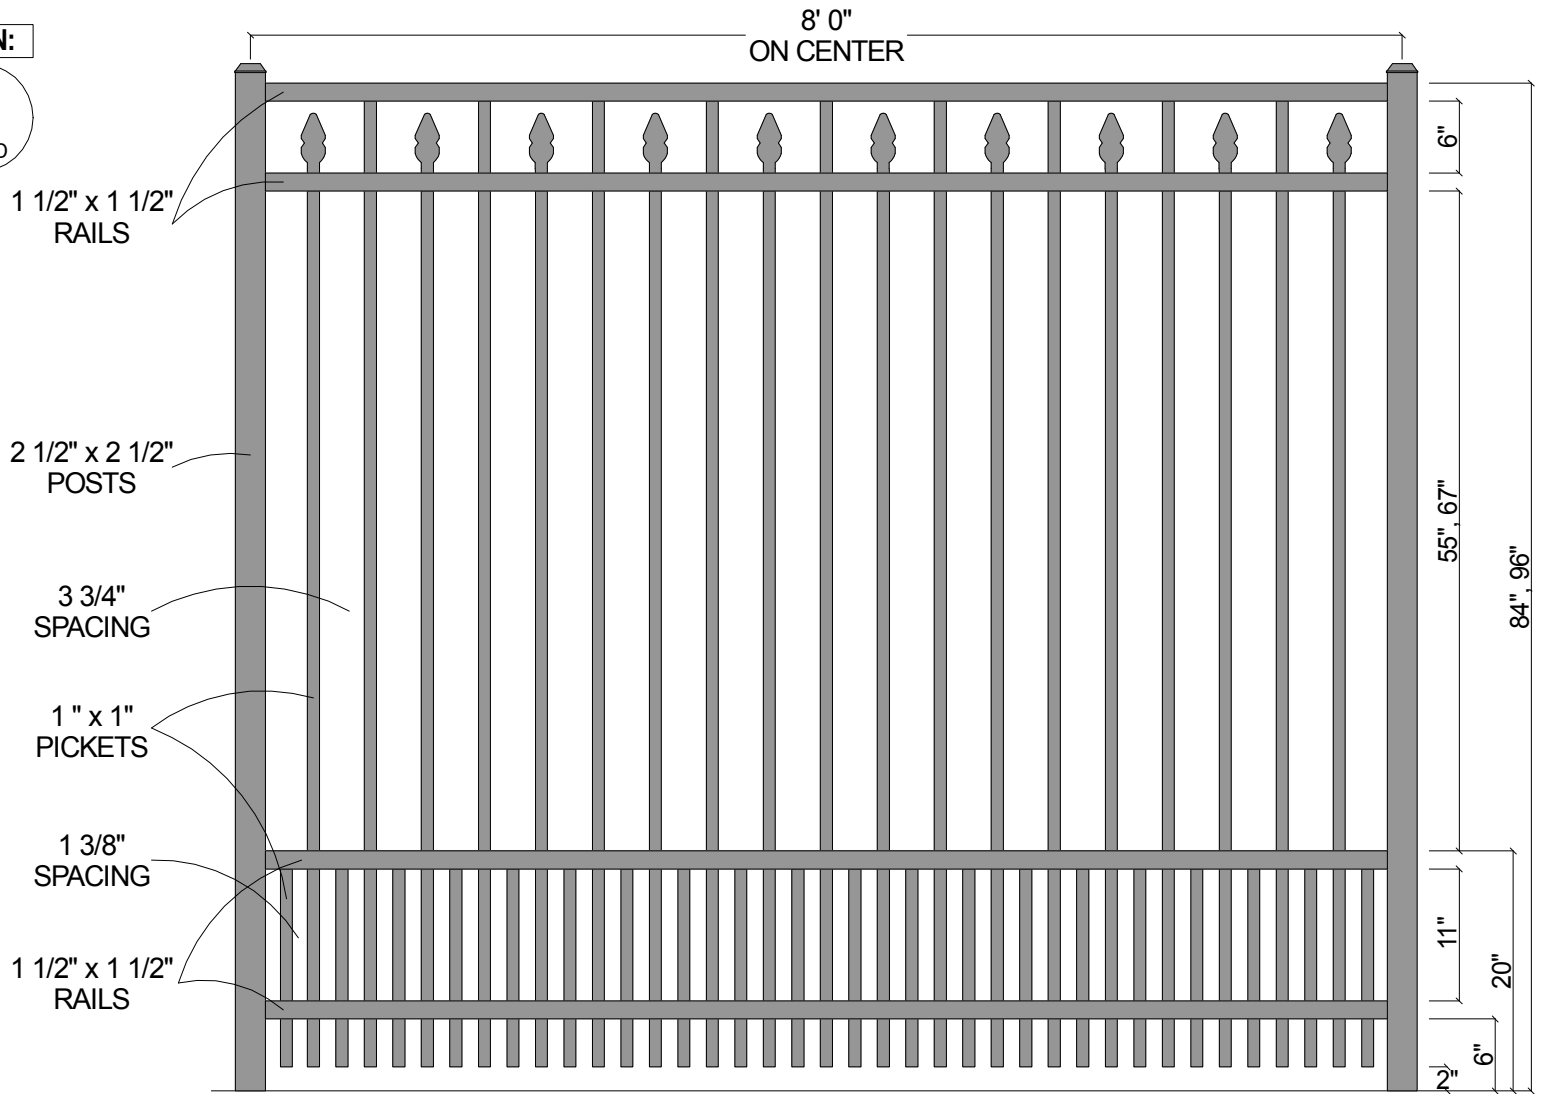

FINIAL OPTION:

Post Size	
84" Tall	2 1/2" x 2 1/2" x 10' 0"
96" Tall	2 1/2" x 2 1/2" x 11' 0"

CourtYard® Aluminum Fence	
Scale: 3/32" : 1"	Drawn By: J.D.S.
Date: 4/01/09	Revised:
2243 w/Short Picket Option)	
As Shown: 8' x 84" 2243 w/Short Picket Option	Drawing Number: 2243-SPO