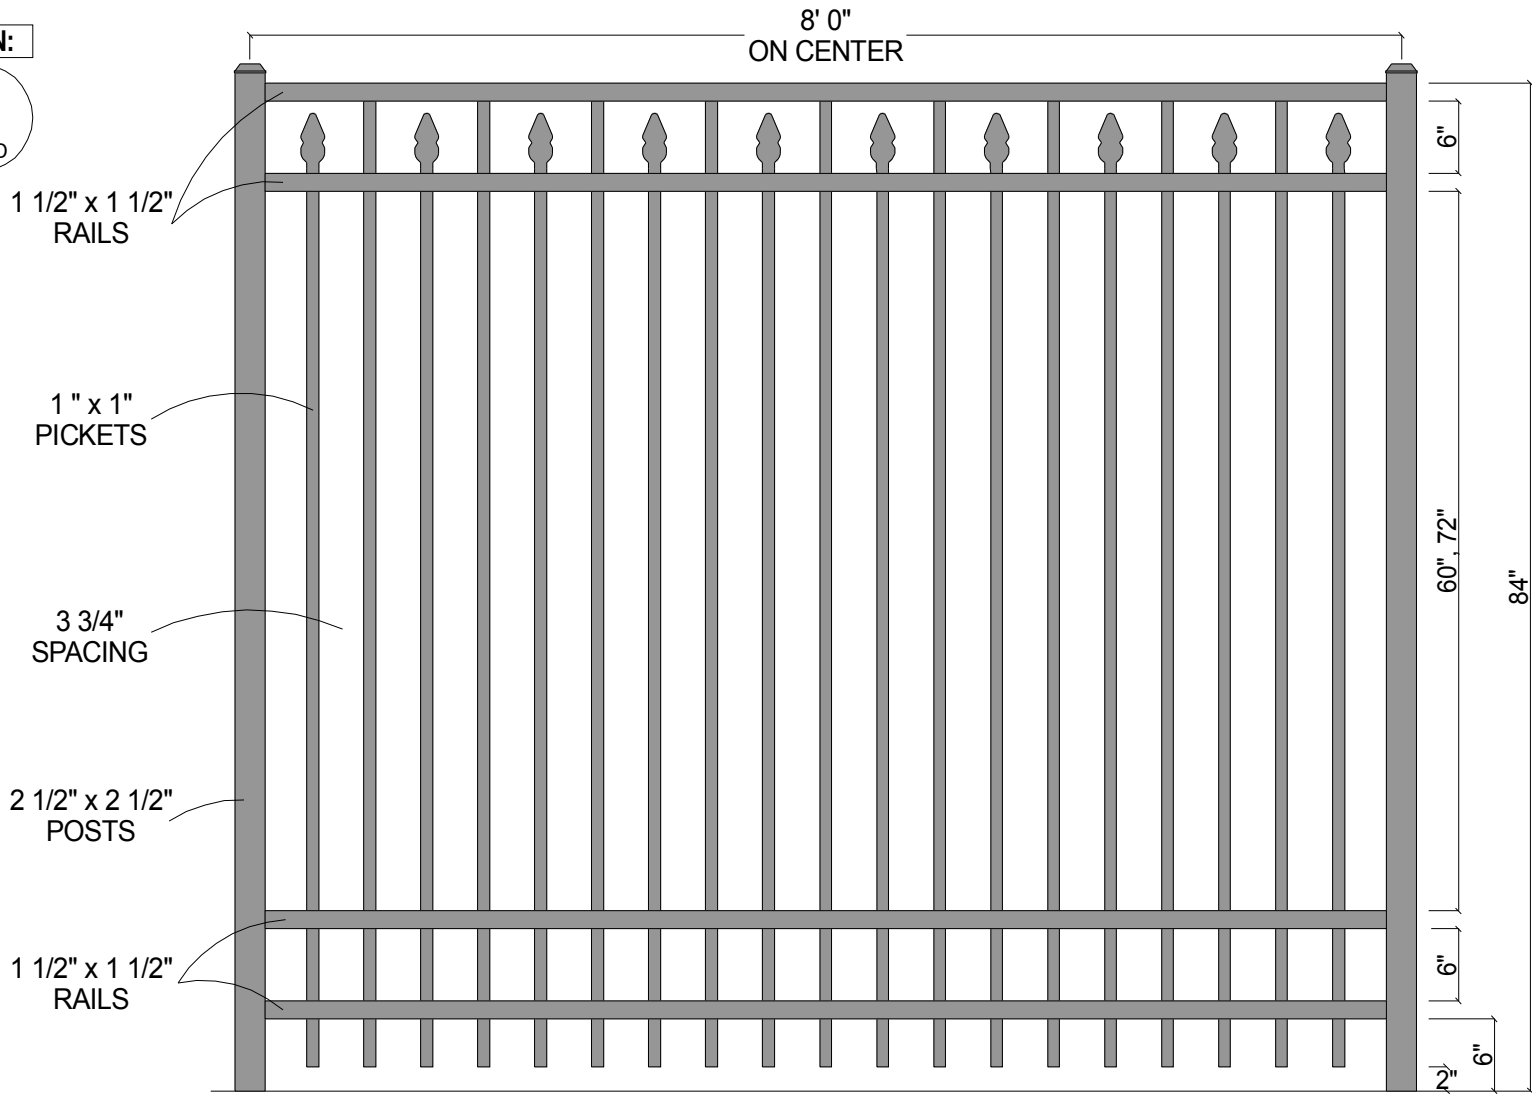

FINIAL OPTION:

Post Size	
84" Tall	2 1/2" x 2 1/2" x 10' 0"
96" Tall	2 1/2" x 2 1/2" x 11' 0"

CourtYard® Aluminum Fence		
Scale: 3/32" : 1"		Drawn By: J.D.S.
Date: 2/04/08		Revised:
2243 (4-Rail Flat Top w/Alt. Pickets)		
As Shown: 8' x 84" 2243	Drawing Number: 2243	